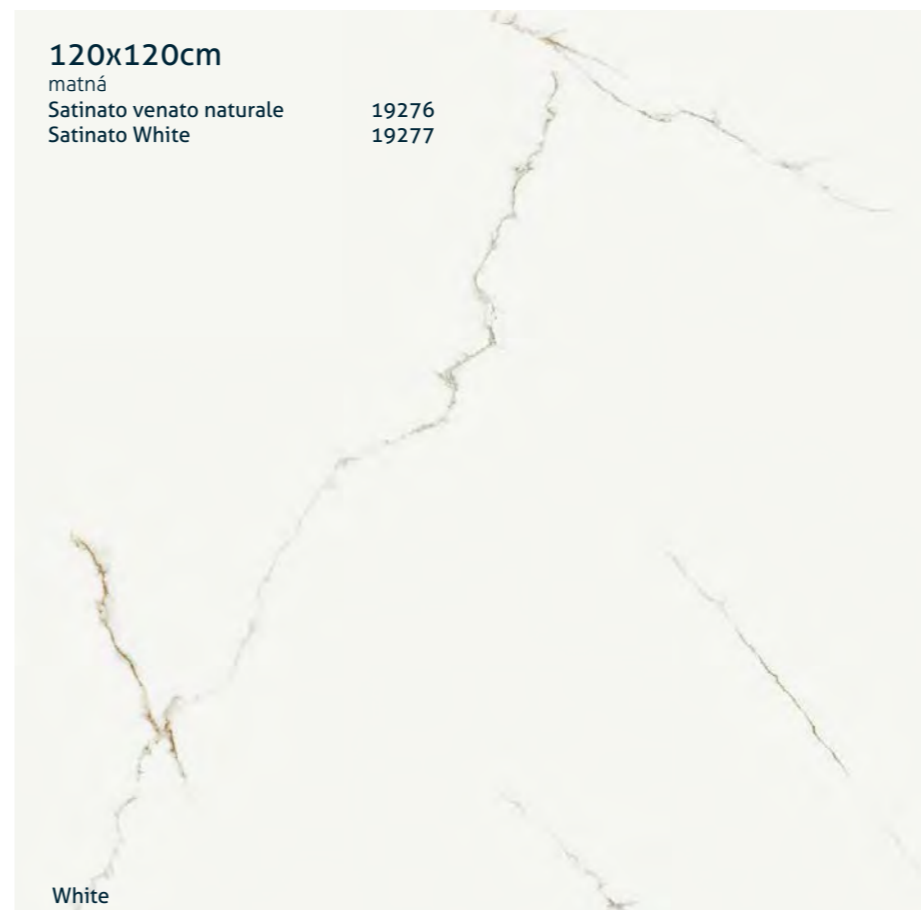

60x120cm
matná
Satinato venato naturale 19272
Satinato White 19273

120x120cm
matná
Satinato venato naturale 19276
Satinato White 19277

White