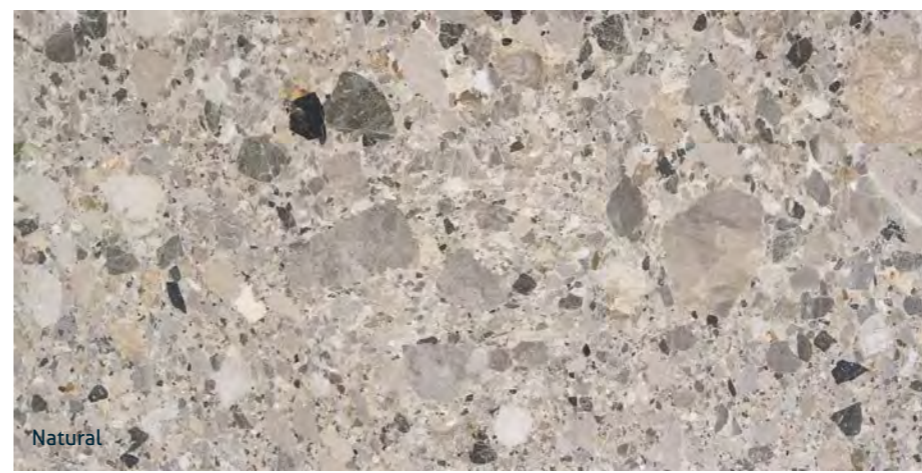

60x120cm
matná
Pearl 18379
Natural 18380
Graphite 18378

Pearl

Natural

Graphite