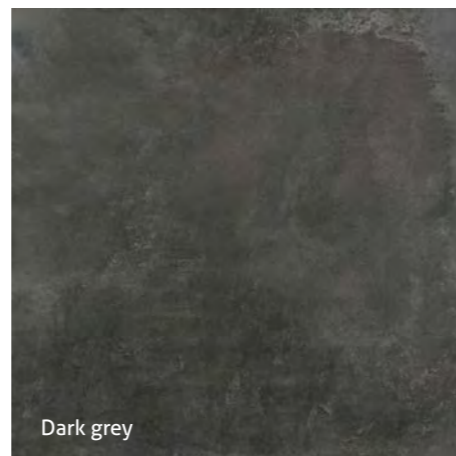

60x60cm
matná
Pearl 15780
Ivory 15904
Grey 15905
Dark grey 15906

Pearl

Grey

Dark grey

90x90cm
matná
Pearl 16646
Ivory 16647
Grey 16648
Dark grey 16649

Ivory

Pearl

60x120cm
matná
Pearl 16645
Ivory 16644
Grey 16643
Dark grey 16642