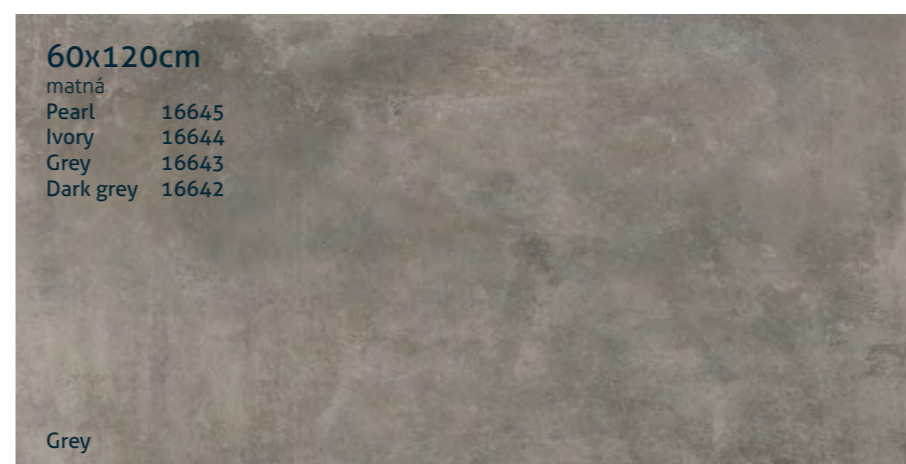

60x60cm
matná
Pearl 15780
Ivory 15904
Grey 15905
Dark grey 15906

Pearl

Grey

Dark grey

90x90cm
matná
Pearl 16646
Ivory 16647
Grey 16648
Dark grey 16649

Ivory

Pearl

60x120cm
matná
Pearl 16645
Ivory 16644
Grey 16643
Dark grey 16642