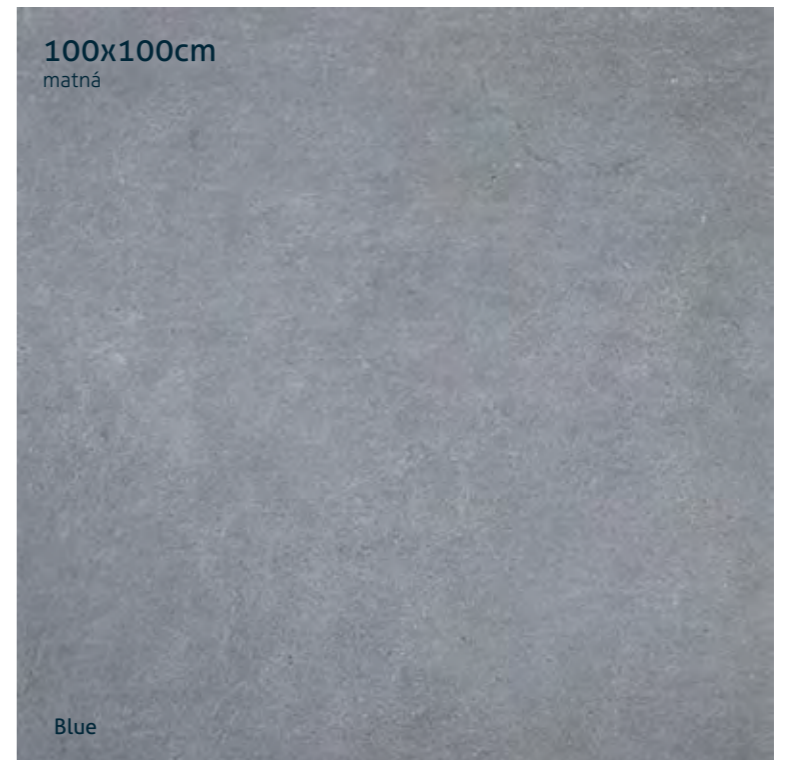

Green

Blue

100x100cm

- matná
- Pearl 19258
- Grey 19259
- Blue 19260
- Terre 19261
- Greige 19262
- Dark grey 19263
- Green 19264

Pearl

100x100cm

matná

Blue