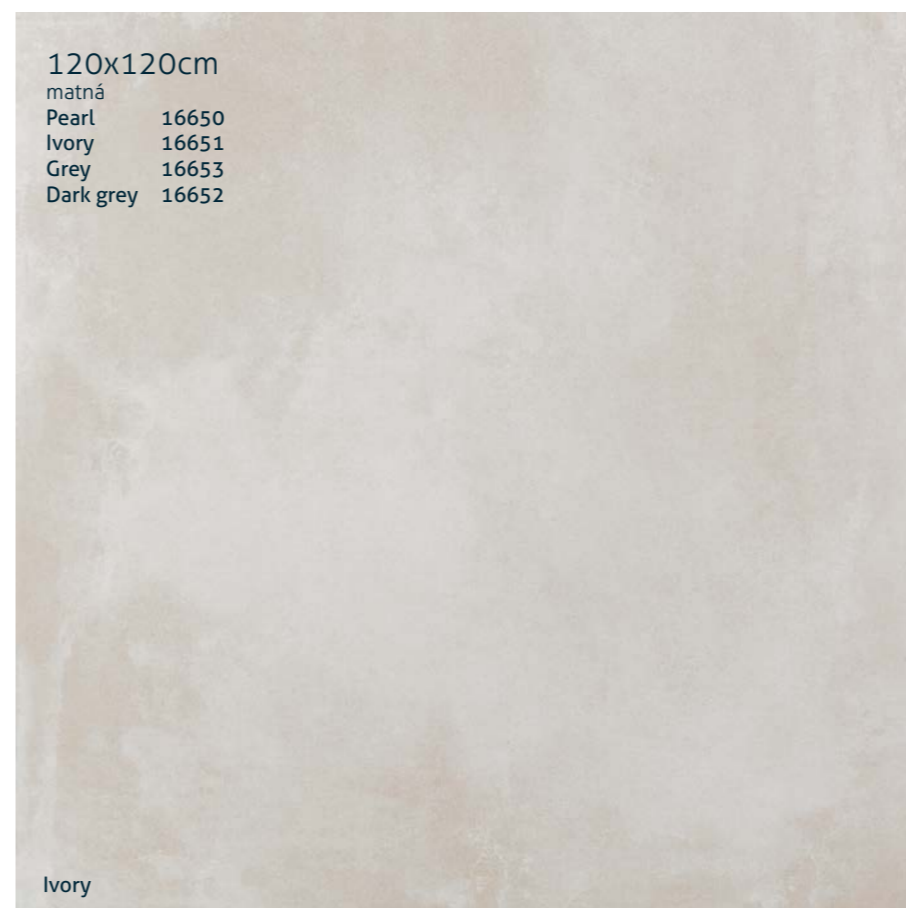

Grey

120x120cm
matná
Pearl 16650
Ivory 16651
Grey 16653
Dark grey 16652

Ivory