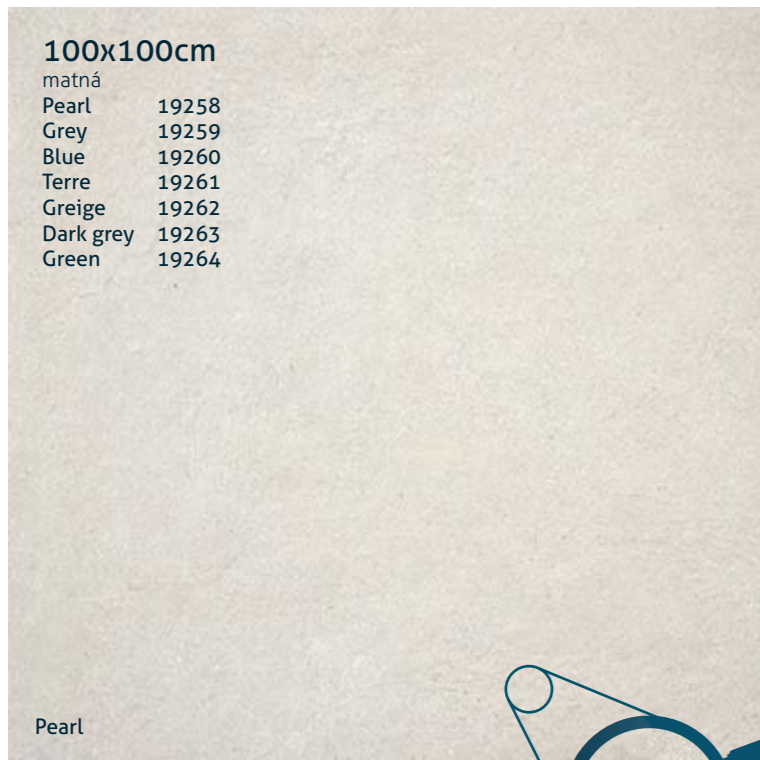

Pearl

Greige

100x100cm

- matná
- Pearl 19258
- Grey 19259
- Blue 19260
- Terre 19261
- Greige 19262
- Dark grey 19263
- Green 19264

Pearl